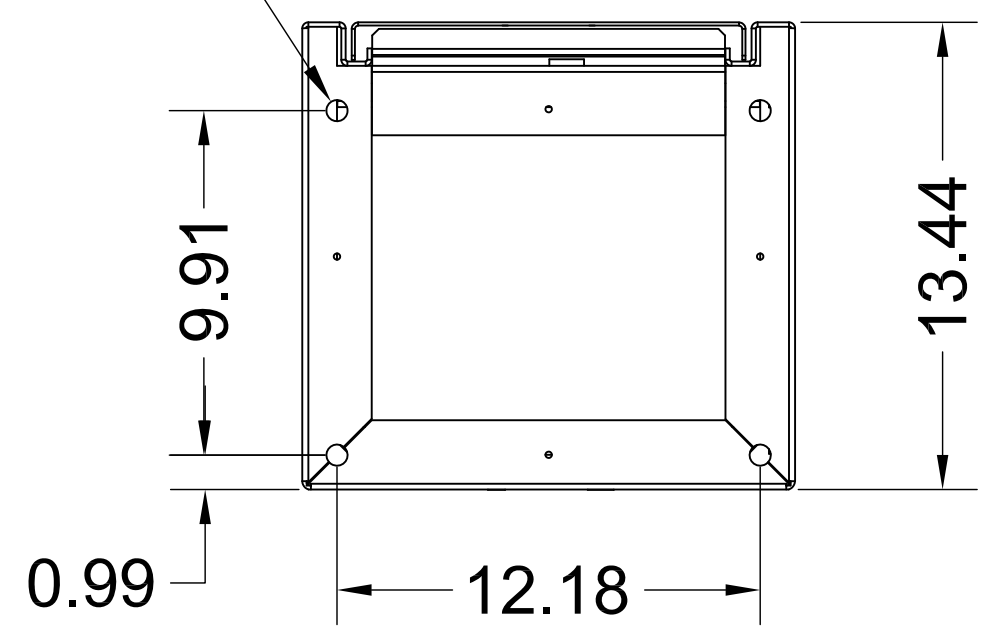

TOP VIEW

SIDE VIEW

FRONT VIEW

MOUNTING HOLES
(4 PLCS.)

BOTTOM / MOUNTING VIEW

(MAT) MEGA ARM TOWER - HIGH PERFORMANCE DC
BARRIER GATE OPERATOR

		300 WINDSOR DR. OAK BROOK, IL 60523 PHONE: (630) 418-6516 FAX: (630) 516-7059
LIFTMASTER (CHAMBERLAIN GROUP, INC.) ENGINEERED SERVICES		
DRW. BY: B. MOFFETT	REVISION:	SHEET NO: 1/1
DATE: 08/06/2019	SCALE: NTS	
TITLE: (MAT) BARRIER GATE OPERATOR		
CAD FILE: -		